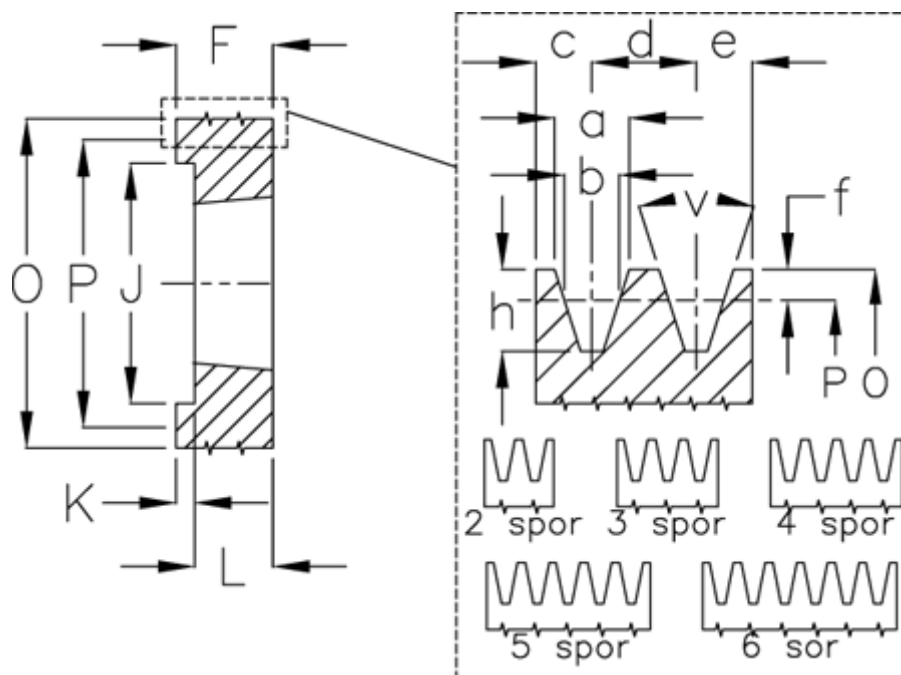

Article number: 604113011805

Description: V-belt pulley SPZ 118/5 TL2012

Measures

| | | | | | |
|------------------|-------|----------------|--------|------|-------------|
| a | = 9,7 | For bush | = 2012 | P | = 118 |
| b | = 8,5 | h | = 11 | Type | = SPZ |
| Bush ζ max | = 50 | J | = 90.0 | v | = 38 grader |
| c | = 8 | K | = 32 | | |
| d | = 12 | L | = 32 | | |
| e | = 8 | m | = - | | |
| f | = 2 | Number of ribs | = 5 | | |
| F | = 64 | O | = 122 | | |